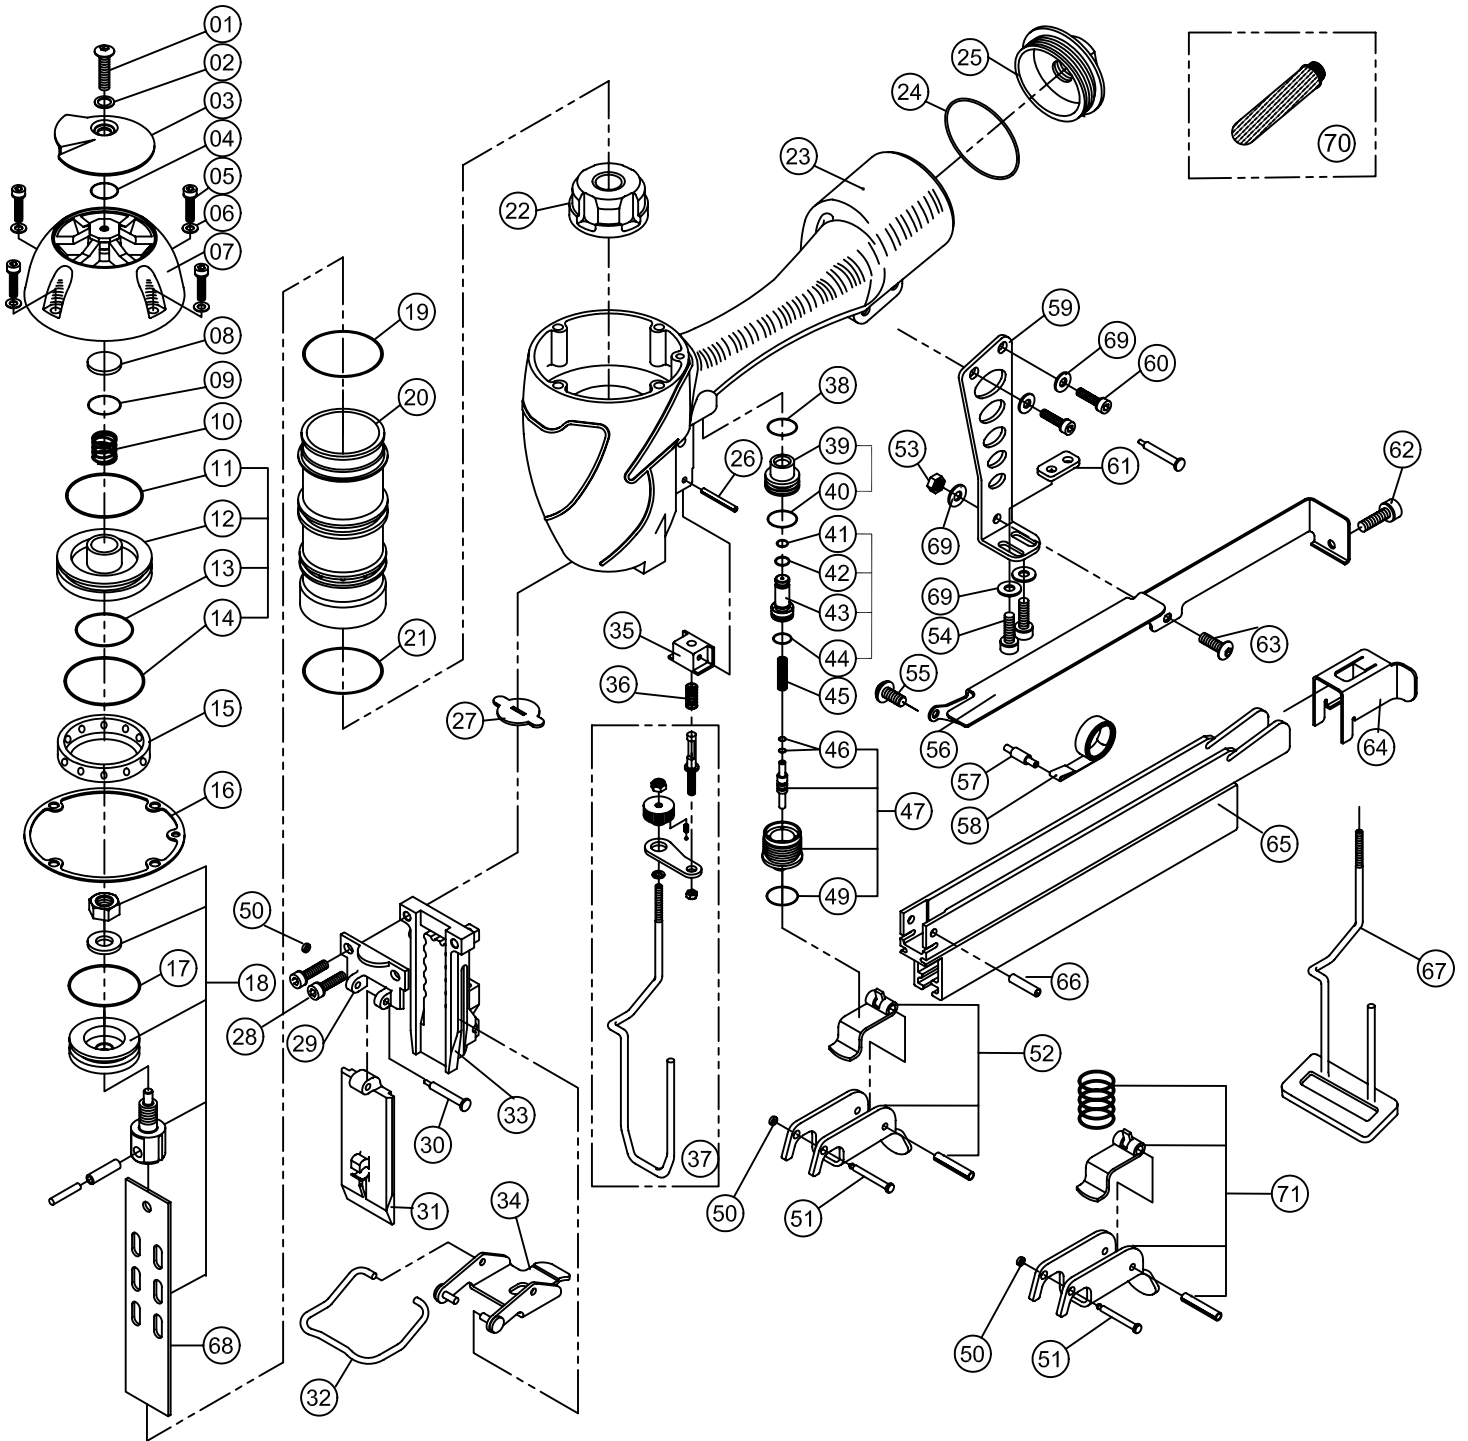

MODEL XS3650

SPOTNAILS[®]

DIVISION OF PEACE INDUSTRIES, LTD.

1100 Hicks Rd
Rolling Meadows, IL 60008
Phone : 847-259-1620

SPOTNAILS MODEL XS3650

| Ref No. | Part No. | Description |
|---------|----------|-----------------------------------|
| 01 | P-24370 | Screw |
| 02 | P-96118 | Bushing |
| 03 | P-70041 | Exhaust Deflector |
| 04 | P-64377 | O-Ring |
| 05 | P-24300 | Cap Screw |
| 06 | P-32211 | Flat Washer |
| 07 | P-60172 | Cap |
| 08 | P-15187 | Exhaust Seal |
| ◆ | 09 | P-64378 O-Ring |
| ◆ | 10 | P-18327 Poppet Spring |
| ◆ | 11 | P-64028 Poppet O-Ring |
| ◆ | 12 | P-63037 Poppet |
| ◆ | 13 | P-64379 Piston Stop O-Ring |
| ◆ | 14 | P-64380 Cylinder Seal O-Ring |
| ◆ | 15 | P-03079 Guide Spacer |
| ◆ | 16 | P-62070 Gasket |
| ◆ | 17 | P-64228 Piston O-Ring |
| ◆ | 18 | AS-06044 Piston & Driver Assembly |
| ◆ | 19 | P-64330 Cylinder O-Ring |
| ◆ | 20 | P-05096 Cylinder |
| ◆ | 21 | P-64419 O-Ring |
| ◆ | 22 | P-15197 Bumper |
| ◆ | 23 | P-01263 Body |
| ◆ | 24 | P-64312 O-Ring |
| ◆ | 25 | P-60156 End Cap |
| ◆ | 26 | P-07262 Pin |
| ◆ | 27 | P-15203 Return Seal |
| ◆ | 28 | P-24358 Screw |
| ◆ | 29 | P-10285 Stationary Front Plate |
| ◆ | 30 | P-07357 Step Pin |
| ◆ | 31 | P-10291 Removable Front Plate |
| ◆ | 32 | P-18333 Latch Spring |
| ◆ | 33 | P-08475 Wear Plate |
| ◆ | 34 | P-04062 Quick Clear Latch |
| ◆ | 35 | P-53165 Safety Guide |