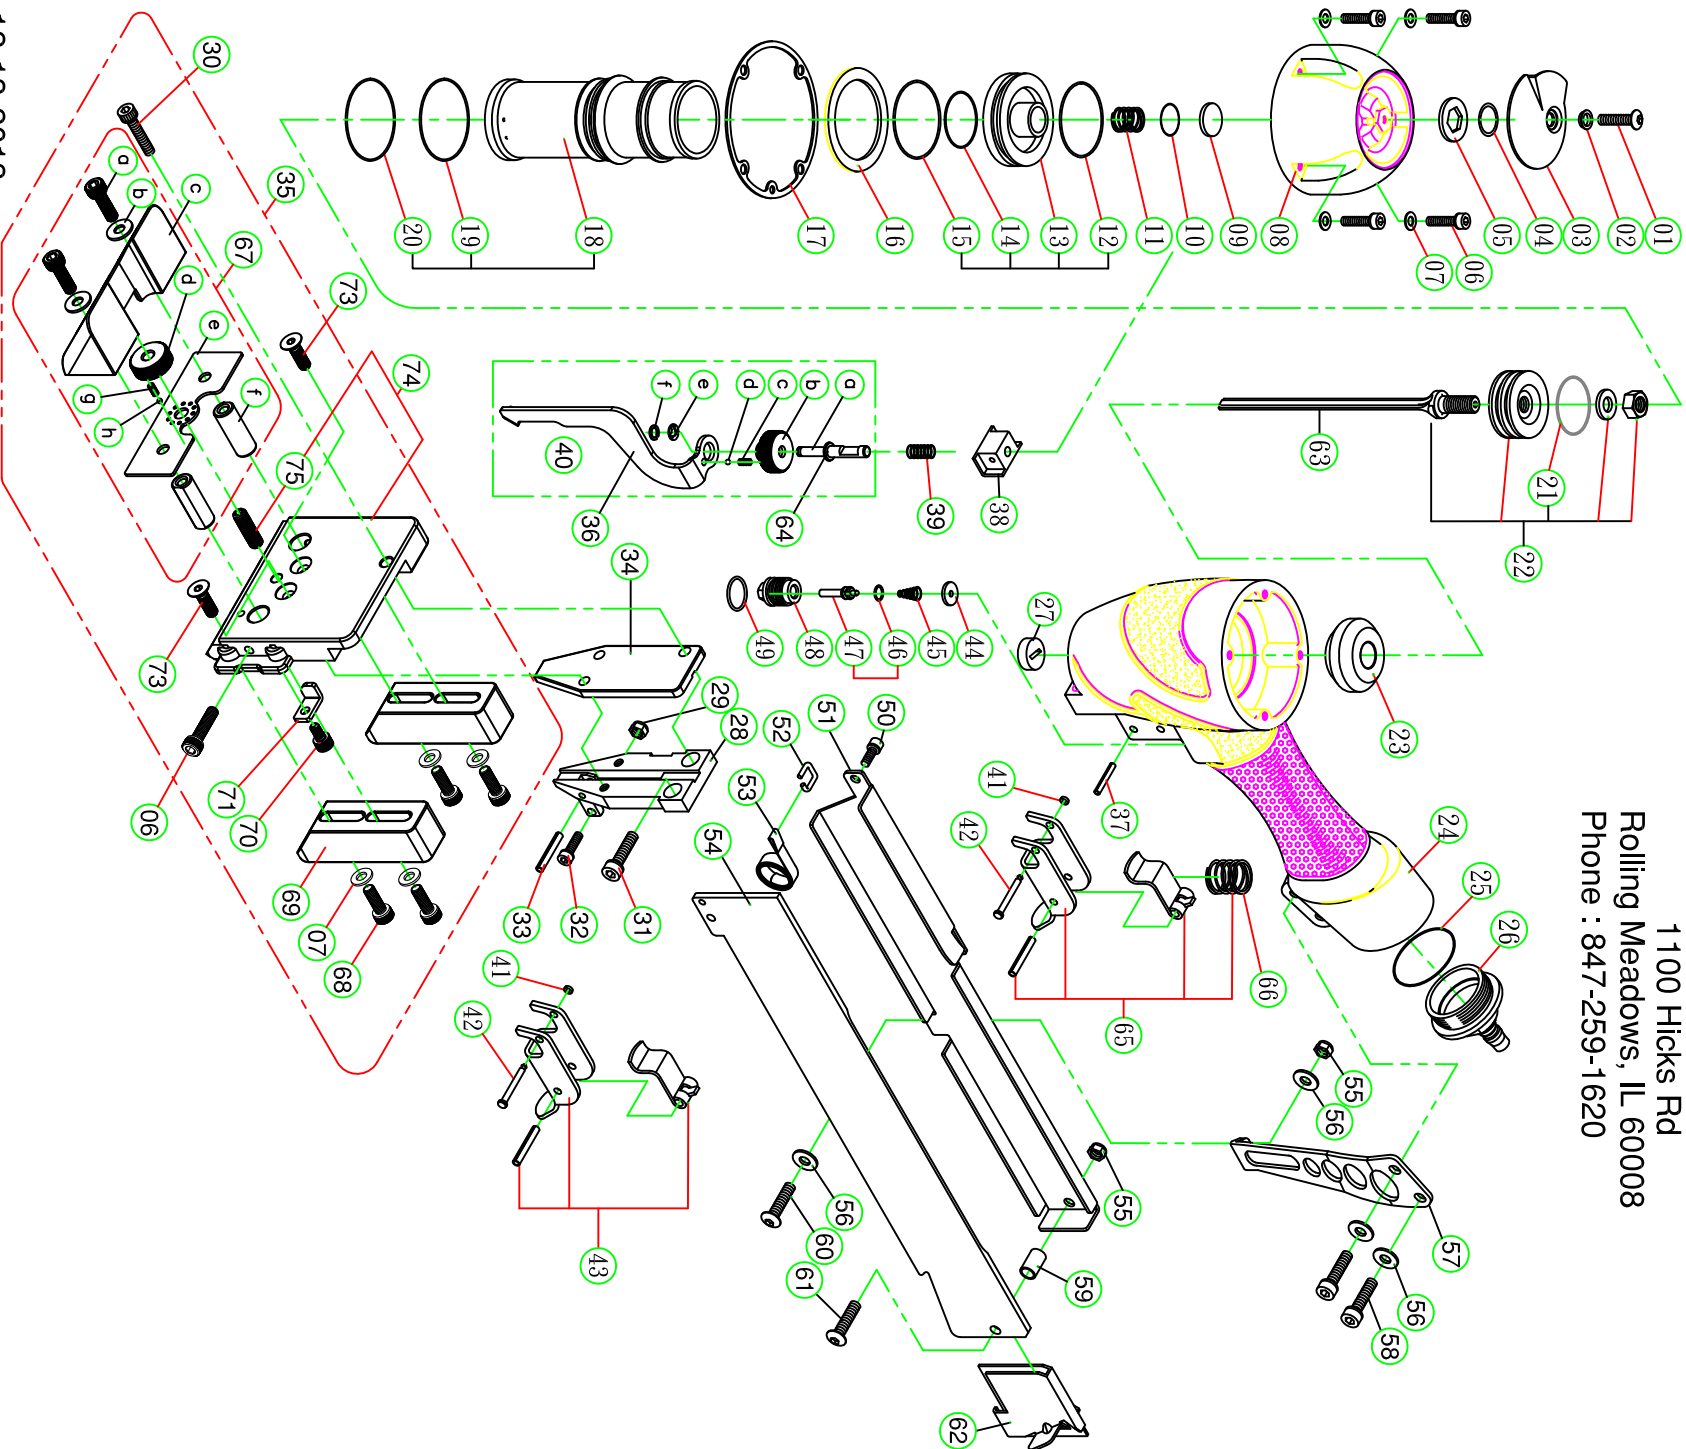

## SPOTNAILS MODEL WS4840 W6

Ref No.	Part No.	Description	Ref No.	Part No.	Description
01	P-24370	Screw	39	P-18328	Spring
02	P-96118	Bushing	40	AS-53077	Safety Assembly
03	P-70042	Exhaust Deflector	41	P-64240	O-Ring
04	P-64377	O-Ring	42	P-07327	Trigger Pin
05	P-32217	Washer	43	AS-21008	Trigger Assembly
06	P-24300	Screw	44	P-15194	Valve Seal
07	P-32211	Flat Washer	45	P-18283	Spring
08	P-60174	Cap	46	P-64390	O-Ring
09	P-15193	Exhaust Seal	47	P-22165	Plunger
10	P-64384	O-Ring	48	P-22166	Valve Housing
11	P-18331	Poppet Spring	49	P-64391	O-Ring
12	P-64385	Poppet O-Ring	50	P-24309	Screw
13	P-63038	Poppet	51	P-12232	Track Cover
14	P-64233	Piston Stop O-Ring	52	P-18233	Spring Clip
15	P-64386	Cylinder Seal O-Ring	53	P-18232	Negator Spring
16	P-03070	Guide Spacer	54	P-12231	Track
17	P-62071	Gasket	55	P-26124	Nut
18	P-05097	Cylinder	56	P-32114	Washer
19	P-64387	Cylinder O-Ring	57	P-13081	Bracket
20	P-64242	O-Ring	58	P-24306	Screw
21	P-64388	Piston O-Ring	59	P-03053	Spacer
22	AS-06058	Piston & Driver Assembly	60	P-24310	Screw
23	P-15195	Bumper	61	P-24319	Screw
24	P-01273	Body	62	P-09149	Pusher
25	P-64425	O-Ring	63	P-06240	Driver Blade
26	P-60175	End Cap	64	P-07477	Safety Pin
27	P-15196	Return Seal	65	AS-21029	Restrictive Trigger
28	P-08509	Wear Plate	66	P-18267	Spring
29	P-26125	Nut	67	AS-99099	Base Assy
30	P-24456	Screw	68	P-24312	Screw
31	P-24306	Screw	69	P-97442	Support Foot
32	P-24311	Screw	70	P-24304	Screw
33	P-07290	Roll Pin	71	P-13113	Bracket
34	P-10338	Front Plate	73	P-24607	Screw
35	AS-99098	Flooring Assembly	74	AS-99100	Plate Assy
36	P-52038	Safety	75	P-24605	Set Screw
37	P-07291	Pin			
38	P-53165	Safety Guide			

◆ Parts Included In AS-97281 O-Ring And Seal Kit